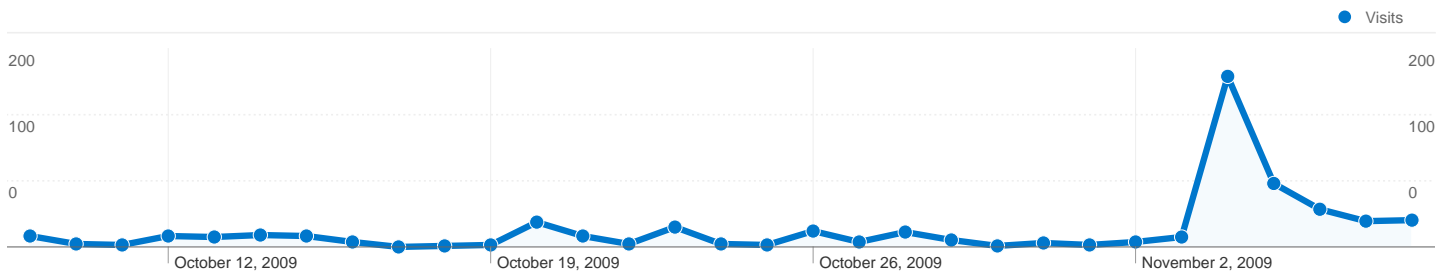

All traffic sources sent a total of 524 visits

- **55.15%** Direct Traffic
- **29.20%** Referring Sites
- **15.65%** Search Engines

- **Direct Traffic**
  289.00 (55.15%)
- **Referring Sites**
  153.00 (29.20%)
- **Search Engines**
  82.00 (15.65%)

Top Traffic Sources

Sources	Visits	% visits	Keywords	Visits	% visits
(direct) ((none))	289	55.15%	wosh syllabus	52	63.41%
google (organic)	81	15.46%	"new york state archives"	2	2.44%
twitter.com (referral)	43	8.21%	aph digital	2	2.44%
facebook.com (referral)	35	6.68%	archon archivists toolkit	2	2.44%
history.fas.nyu.edu (referral)	30	5.73%	"gwyneth malin"	1	1.22%