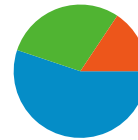

- **Direct Traffic**
  289.00 (55.15%)
- **Referring Sites**
  153.00 (29.20%)
- **Search Engines**
  82.00 (15.65%)

Top Traffic Sources

Sources	Visits	% visits	Keywords	Visits	% visits
(direct) ((none))	289	55.15%	wosh syllabus	52	63.41%
google (organic)	81	15.46%	"new york state archives"	2	2.44%
twitter.com (referral)	43	8.21%	aph digital	2	2.44%
facebook.com (referral)	35	6.68%	archon archivists toolkit	2	2.44%
history.fas.nyu.edu (referral)	30	5.73%	"gwyneth malin"	1	1.22%