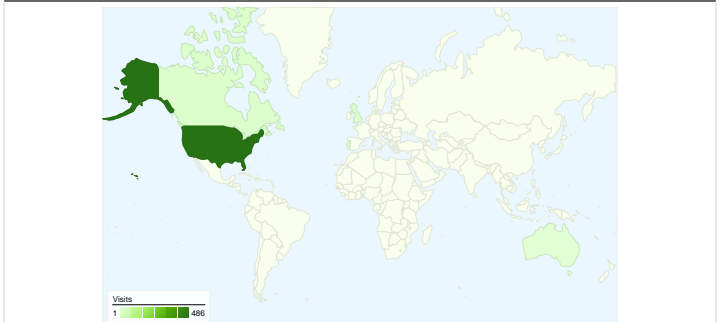

Site Usage

524 Visits

0.95% Bounce Rate

5,252 Pageviews

00:04:34 Avg. Time on Site

10.02 Pages/Visit

57.82% % New Visits

Visitors Overview

Map Overlay world

Traffic Sources Overview

Content Overview

Pages	Pageviews	% Pageviews
/	1,069	20.35%
/people/	783	14.91%
/blog/	696	13.25%
/courses/	389	7.41%
/program/	319	6.07%

333 people visited this site

All traffic sources sent a total of 524 visits

- 55.15%** Direct Traffic
- 29.20%** Referring Sites
- 15.65%** Search Engines

- **Direct Traffic**
289.00 (55.15%)
- **Referring Sites**
153.00 (29.20%)
- **Search Engines**
82.00 (15.65%)

524 visits came from 14 countries/territories

Site Usage

Country/Territory	Visits	Pages/Visit	Avg. Time on Site	% New Visits	Bounce Rate
United States	486	10.25	00:04:48	55.56%	1.03%
Canada	15	7.73	00:02:12	73.33%	0.00%
United Kingdom	4	10.75	00:02:01	100.00%	0.00%
Portugal	3	2.00	00:00:00	66.67%	0.00%
Australia	3	6.67	00:01:42	100.00%	0.00%
France	3	2.00	00:00:00	100.00%	0.00%
Philippines	2	3.00	00:02:51	100.00%	0.00%
(not set)	2	14.00	00:01:50	100.00%	0.00%
Malaysia	1	4.00	00:01:15	100.00%	0.00%