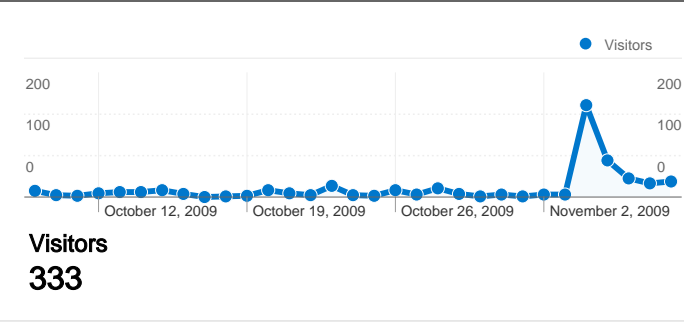

Site Usage

524 Visits

0.95% Bounce Rate

5,252 Pageviews

00:04:34 Avg. Time on Site

10.02 Pages/Visit

57.82% % New Visits

Visitors Overview

524 Visits

333 Absolute Unique Visitors

5,252 Pageviews

10.02 Average Pageviews

00:04:34 Time on Site

0.95% Bounce Rate

57.82% New Visits

Technical Profile

524 visits came from 14 countries/territories

Site Usage

Country/Territory	Visits	Pages/Visit	Avg. Time on Site	% New Visits	Bounce Rate
United States	486	10.25	00:04:48	55.56%	1.03%
Canada	15	7.73	00:02:12	73.33%	0.00%
United Kingdom	4	10.75	00:02:01	100.00%	0.00%
Portugal	3	2.00	00:00:00	66.67%	0.00%
Australia	3	6.67	00:01:42	100.00%	0.00%
France	3	2.00	00:00:00	100.00%	0.00%
Philippines	2	3.00	00:02:51	100.00%	0.00%
(not set)	2	14.00	00:01:50	100.00%	0.00%
Malaysia	1	4.00	00:01:15	100.00%	0.00%

Luxembourg	1	25.00	00:05:44	100.00%	0.00%
					1 - 10 of 14

Pages on this site were viewed a total of 5,252 times

 5,252 Pageviews

 1,645 Unique Views

 0.95% Bounce Rate

Top Content

Pages	Pageviews	% Pageviews
/	1,069	20.35%
/people/	783	14.91%
/blog/	696	13.25%
/courses/	389	7.41%
/program/	319	6.07%