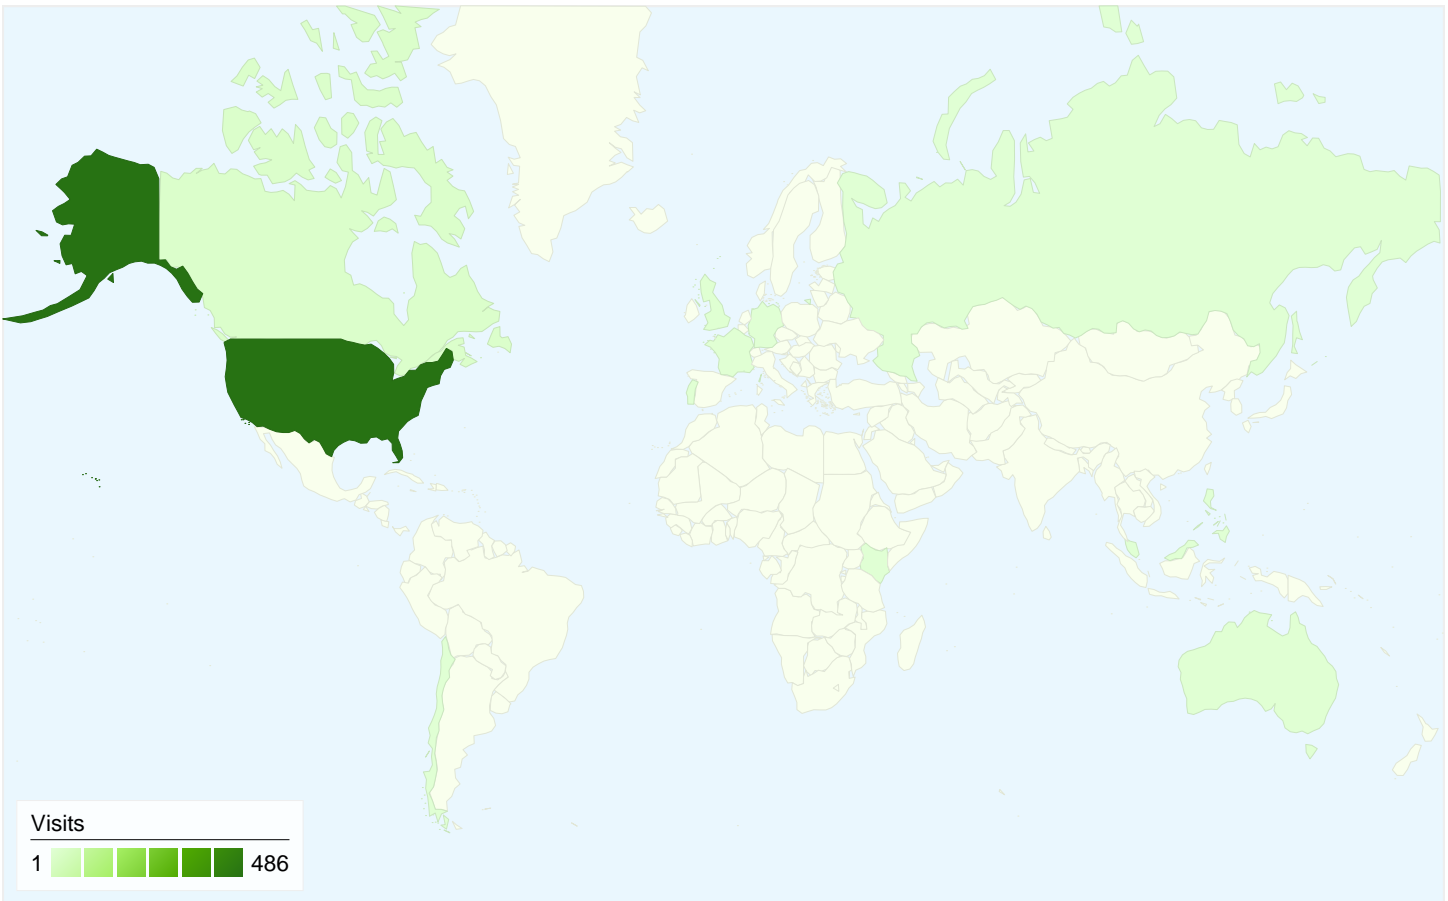

All traffic sources sent a total of 524 visits

- 55.15%** Direct Traffic
- 29.20%** Referring Sites
- 15.65%** Search Engines

- **Direct Traffic**
289.00 (55.15%)
- **Referring Sites**
153.00 (29.20%)
- **Search Engines**
82.00 (15.65%)

524 visits came from 14 countries/territories

Site Usage

Country/Territory	Visits	Pages/Visit	Avg. Time on Site	% New Visits	Bounce Rate
United States	486	10.25	00:04:48	55.56%	1.03%
Canada	15	7.73	00:02:12	73.33%	0.00%
United Kingdom	4	10.75	00:02:01	100.00%	0.00%
Portugal	3	2.00	00:00:00	66.67%	0.00%
Australia	3	6.67	00:01:42	100.00%	0.00%
France	3	2.00	00:00:00	100.00%	0.00%
Philippines	2	3.00	00:02:51	100.00%	0.00%
(not set)	2	14.00	00:01:50	100.00%	0.00%
Malaysia	1	4.00	00:01:15	100.00%	0.00%