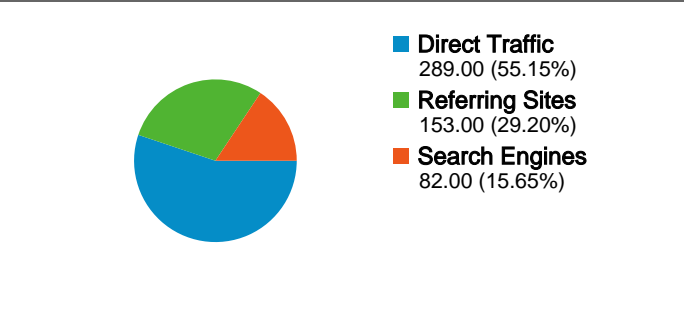

Traffic Sources Overview

Content Overview

Pages	Pageviews	% Pageviews
/	1,069	20.35%
/people/	783	14.91%
/blog/	696	13.25%
/courses/	389	7.41%
/program/	319	6.07%